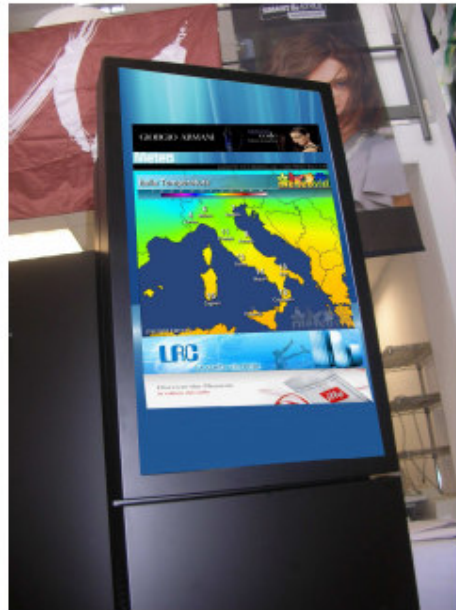

MeteoVid : Datameteo Digital Signage Platform

MeteoVid is an exciting new weather content delivery digital signage system that can display all types of real-time weather information in a quick, concise and user-friendly format.

- Worldwide Current Conditions updated hourly
- Worldwide short term and extended forecast updated 4 times a day
- Worldwide maps and satellite images And more.

Possible MeteoVid usage into a digital signage